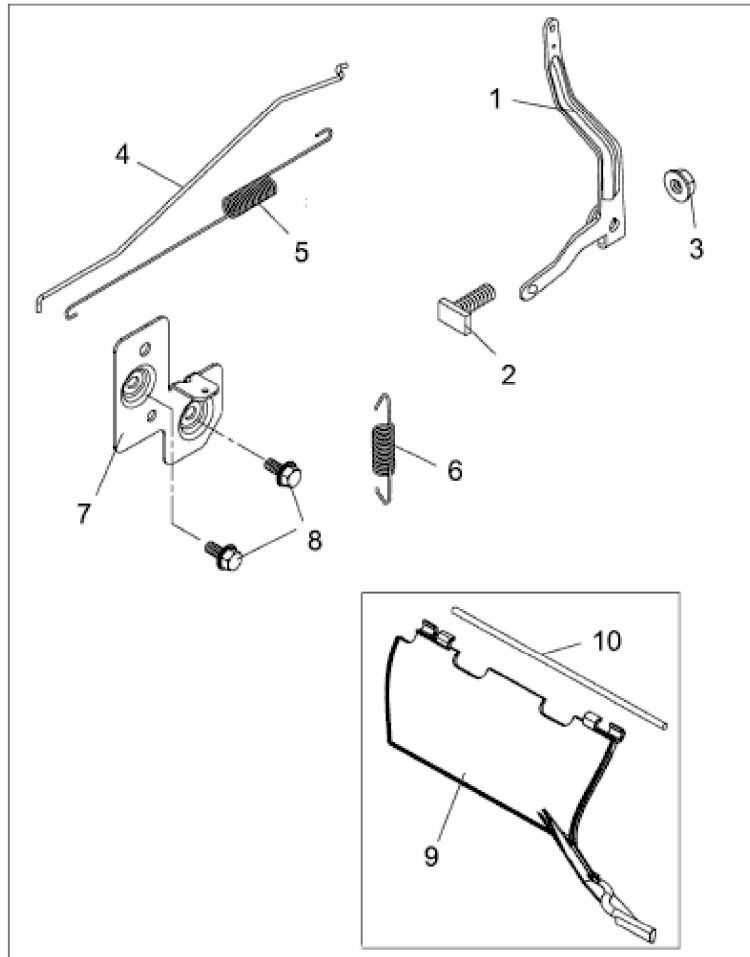

**REGLER /
THROTTLE CONTROL**

MOTOR / ENGINE 5P70MHB

E3-04472A-01