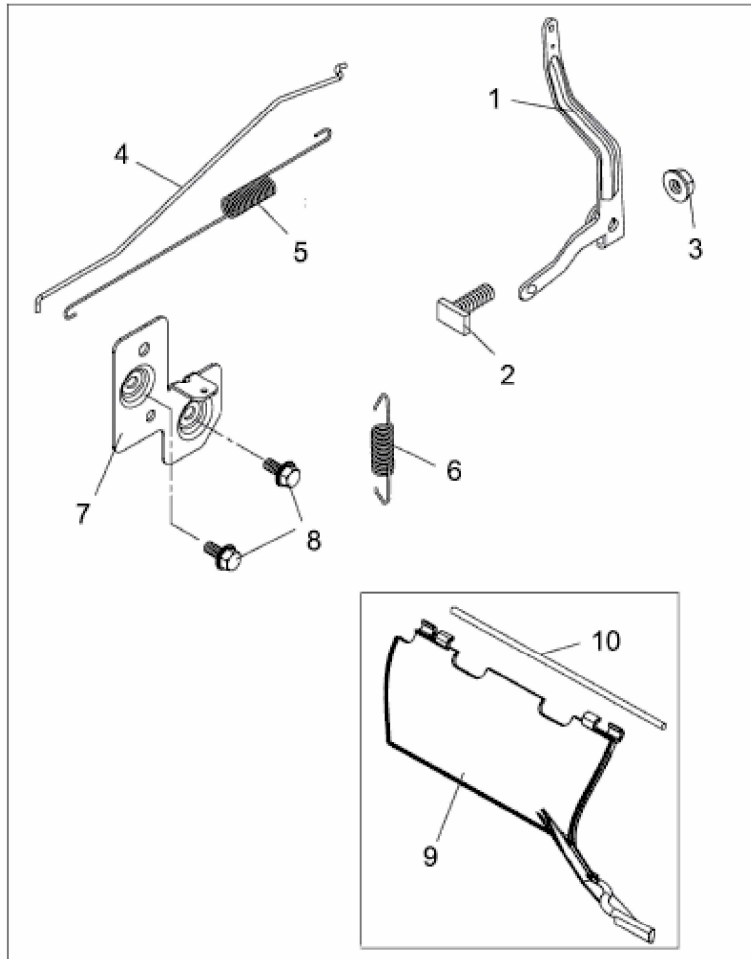

**REGLER /
THROTTLE CONTROL**

MOTOR / ENGINE 5P70MHB

E3-04472A-01