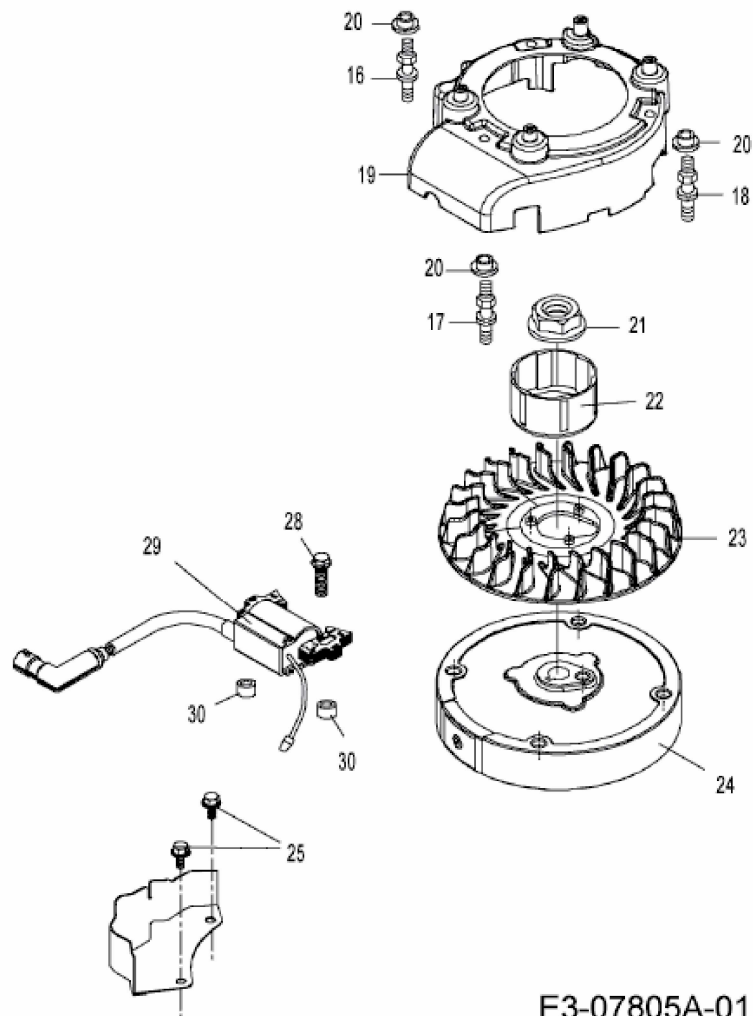

Motor / Engine 1P65WHC / 1P65WHD

SCHWUNGRAD , ZÜNDSPULE / IGNITE SYSTEM

E3-07805A-01