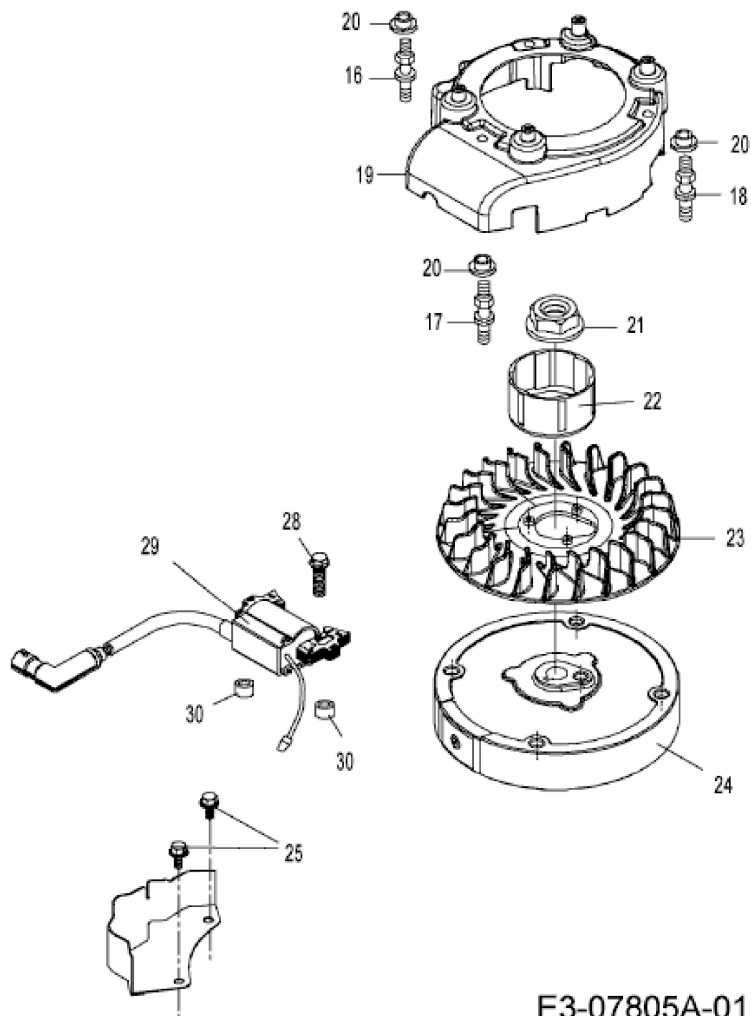

Motor / Engine 1P65WHC / 1P65WHD

SCHWUNGRAD , ZÜNDSPULE / IGNITE SYSTEM

E3-07805A-01