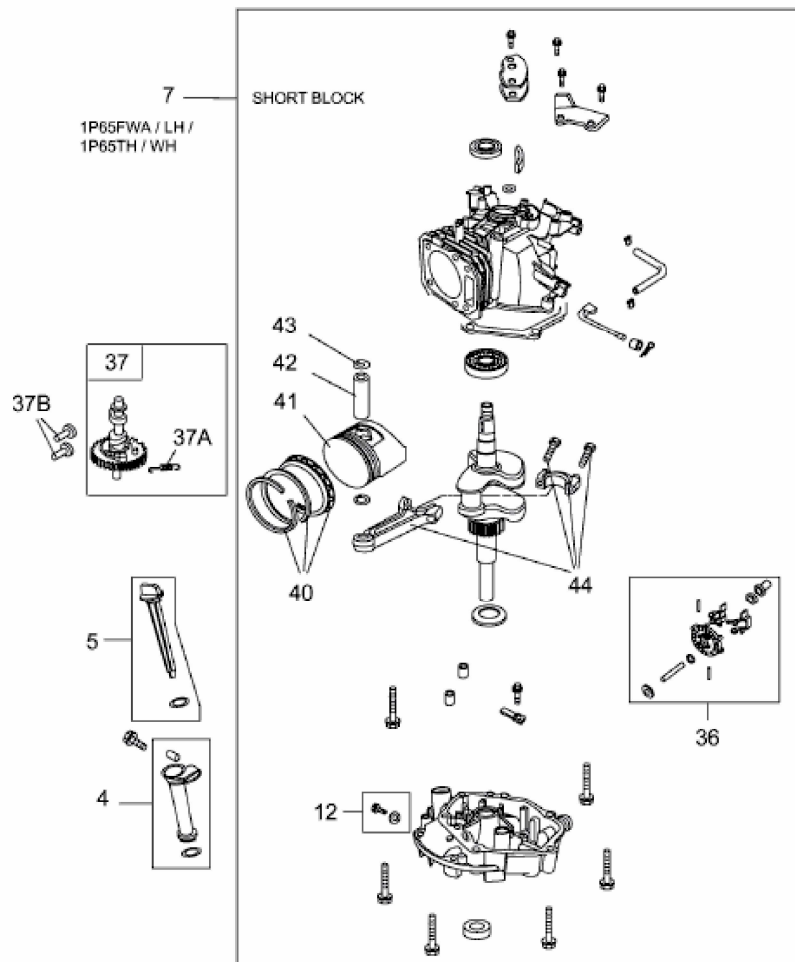

# SHORT BLOCK

Motor / Engine 1P65FWA / LH / TH / WH

E3-04421A-01