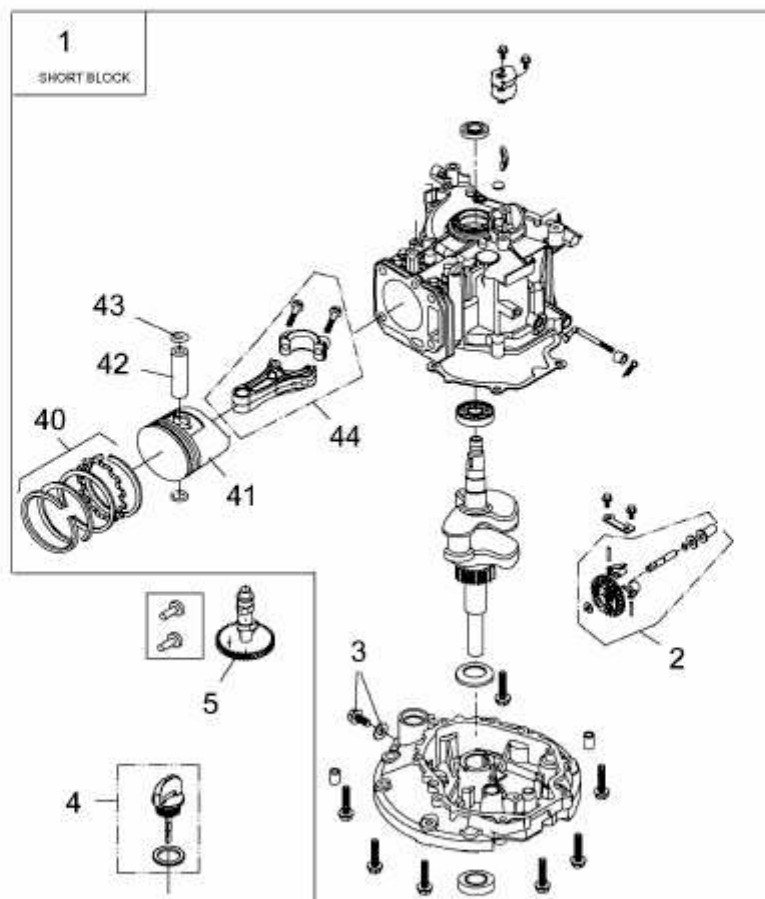

SHORT BLOCK

Motor / Engine 1P61RHB

E3-04480A-01