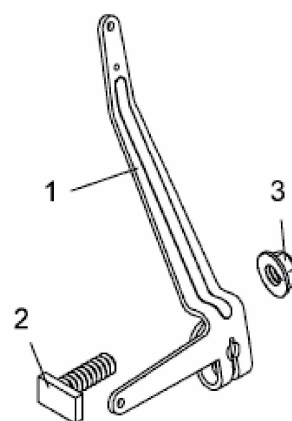

REGLER / THROTTLE CONTROL

Motor / Engine 1P61FHC

E3-08503A-01