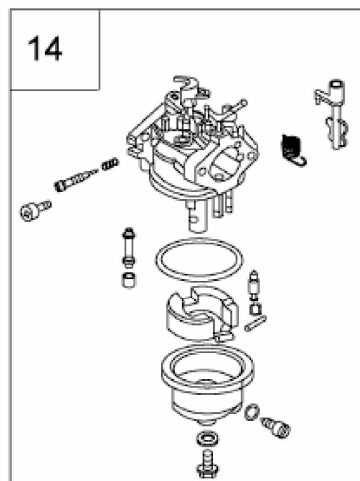

### VERGASER ,LUFTFILTER / CARBURETOR ,AIR CLEANER

E3-04406A-01