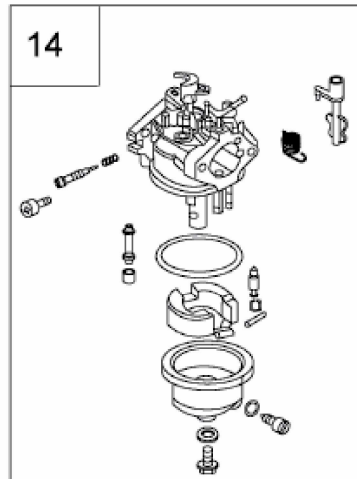

### VERGASER ,LUFTFILTER / CARBURETOR ,AIR CLEANER

E3-04406A-01