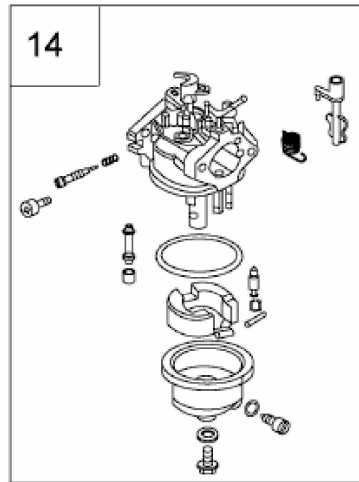

### VERGASER ,LUFTFILTER / CARBURETOR ,AIR CLEANER

E3-04406A-01