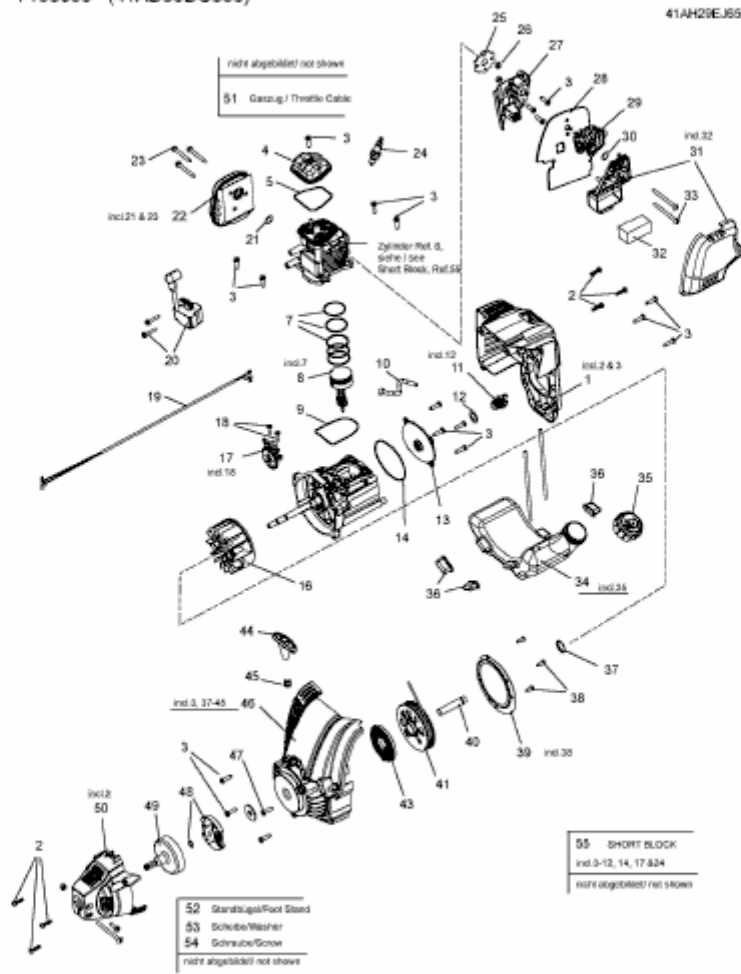

GT-S 4-29 DL

7156000 (41AD99DC650)

MOTOR/4-CYCLE ENGINE

41AH29EJ650

E4-02631A-01