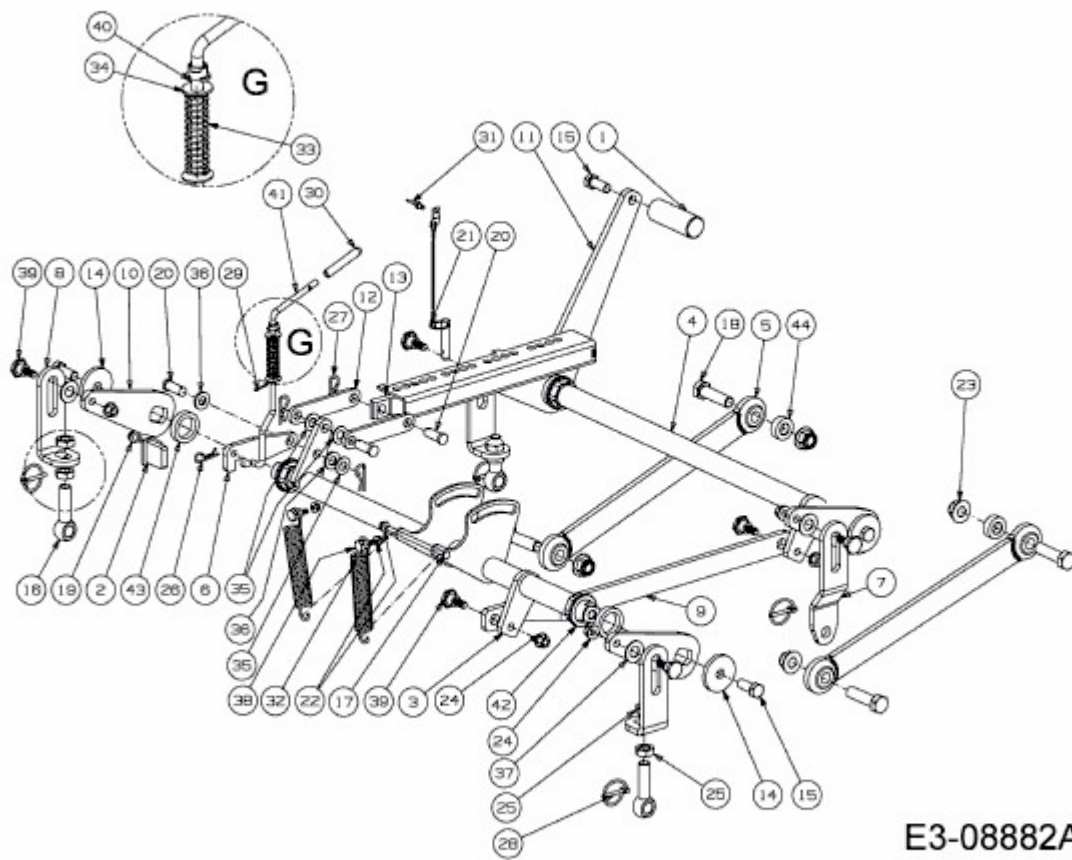

TANK SZ 60 COMMERCIAL > 53RI2PUD050 (2015) > MÄHWERKSAUSHEBUNG

E3-08882A-01