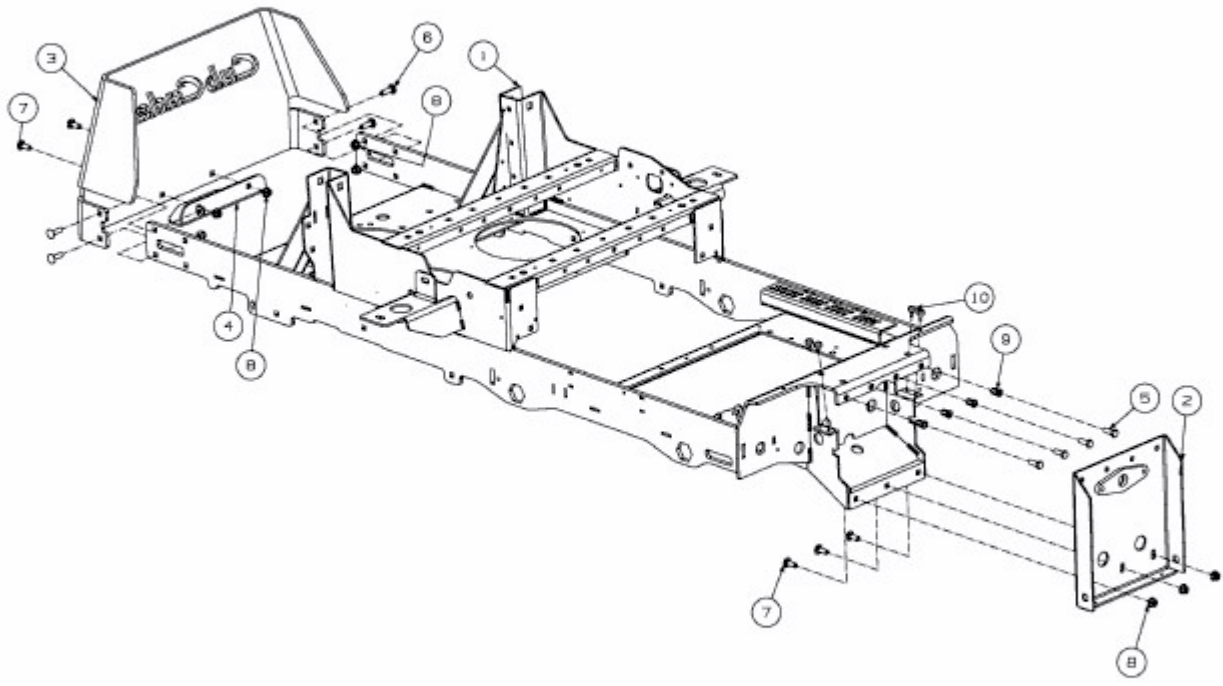

TANK SZ 60 COMMERCIAL > 53RI2PUD050 (2015) > RAHMEN, STOSSSTANGE HINTEN

E3-08879A-01