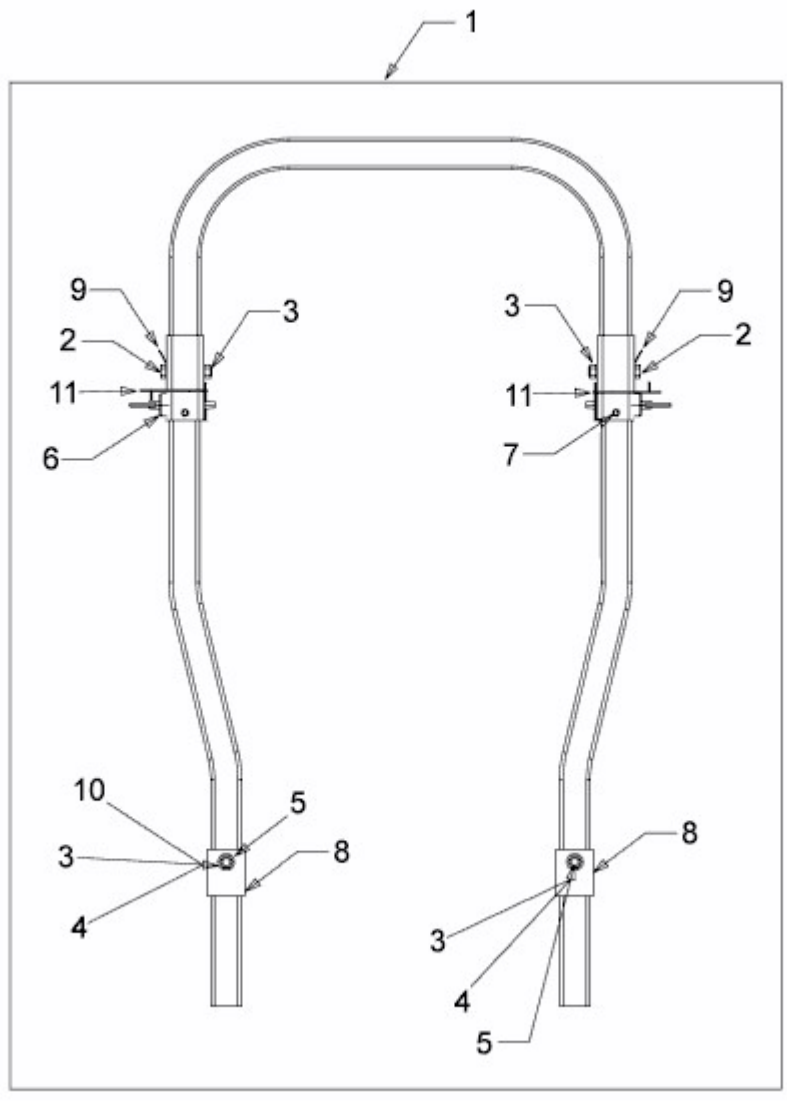

TANK SZ 60 COMMERCIAL > 53RI2PUD050 (2015) > ÜBERROLLBÜGEL

E3-08877A-03