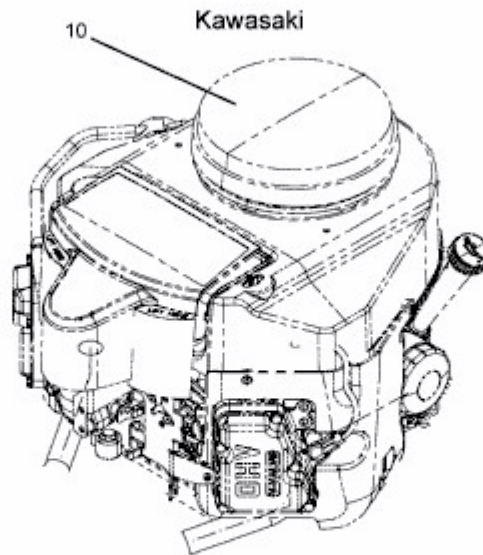

TANK SZ 60 COMMERCIAL > 53RI2PUD050 (2015) > MOTOR KAWASAKI

Model: FX
Code: FX 850 V - AS 11

E3-08871A-01