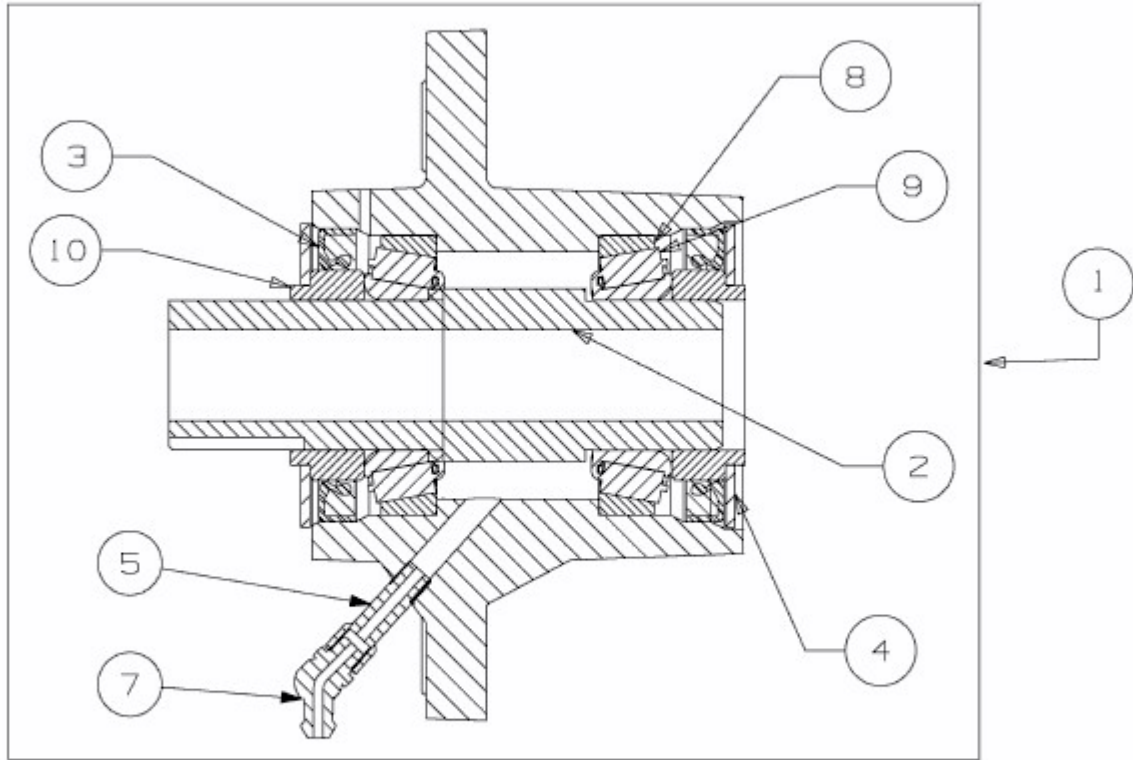

TANK SZ 60 COMMERCIAL > 53RI2PUD050 (2015) > MESSERSPINDEL 618-05132

E3-08885A-01