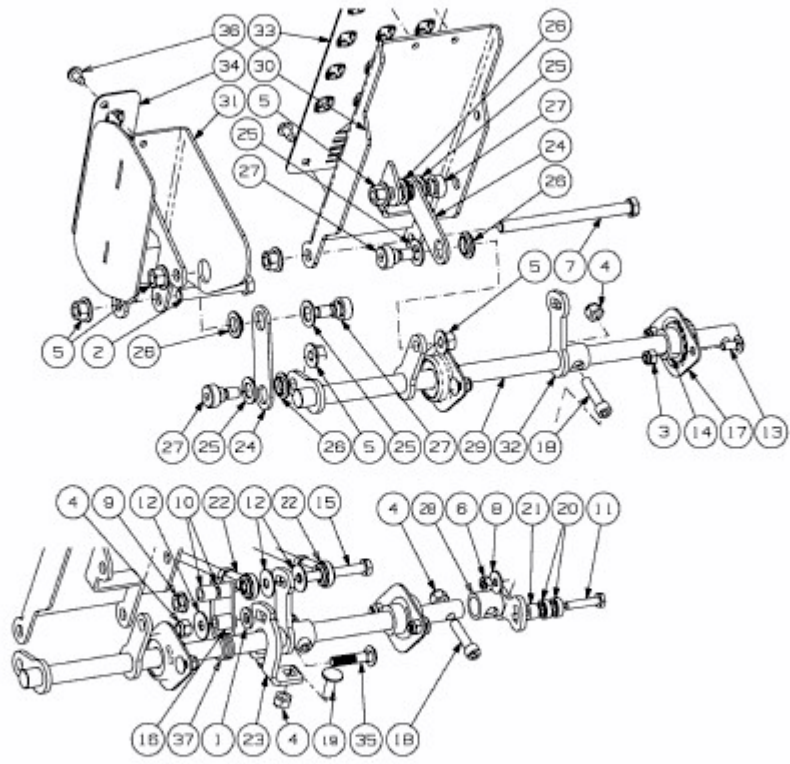

TANK S 60 > 53AY8DU6603 (2011) > PEDALWELLE

E3-05316B-01