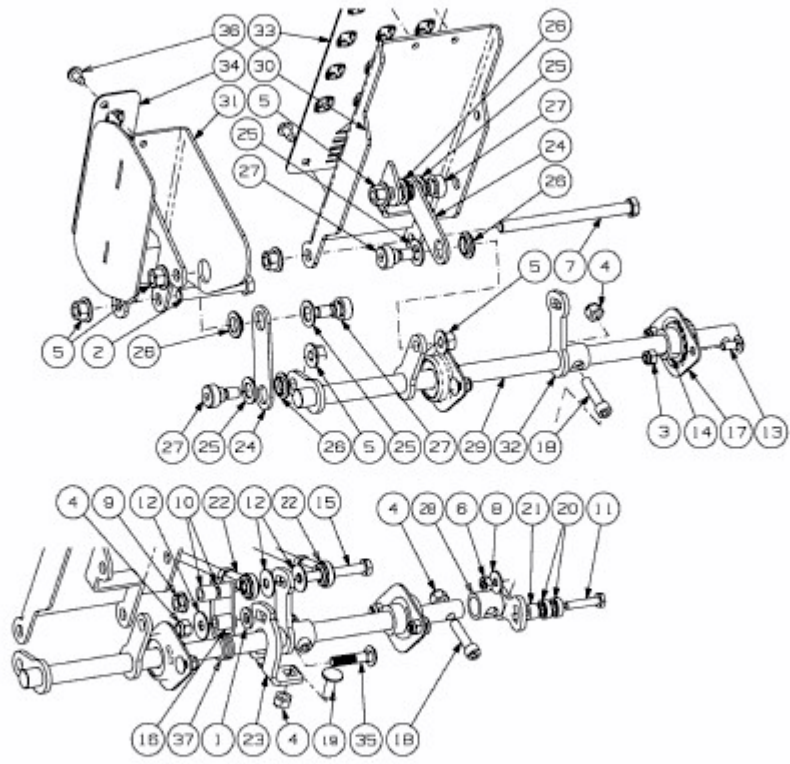

TANK S 60 > 53AY8DU6603 (2010) > PEDALWELLE

E3-05316B-01