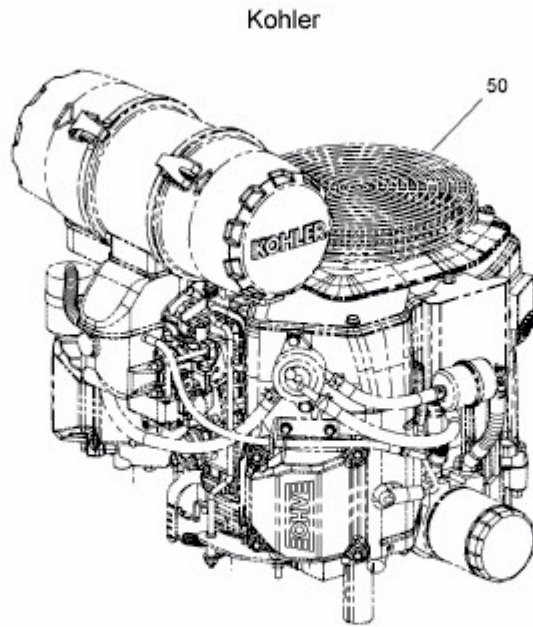

TANK L 60 COMMERCIAL > 53AN2RTD050 (2015) > MOTOR KOHLER

Model: CV 732
Spec: PS-CV732-3016

E3-09005A-01