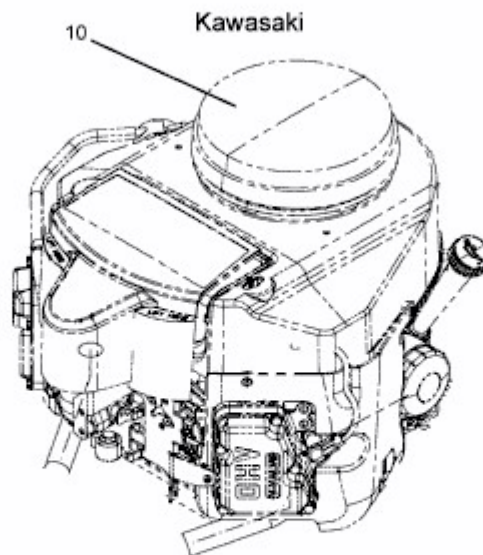

TANK SZ 60 COMMERCIAL > 53AI2PUD603 (2016) > MOTOR KAWASAKI

Model: FX
Code: FX 850 V - AS 11

E3-08871A-01