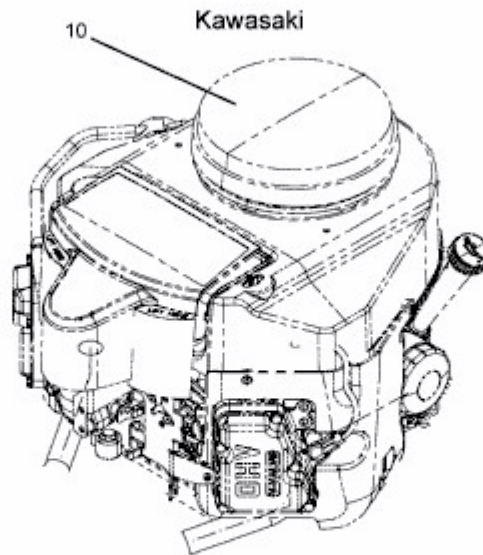

TANK SZ 60 COMMERCIAL > 53AI2PUD603 (2015) > MOTOR KAWASAKI

Model: FX  
Code: FX 850 V - AS 11

E3-08871A-01