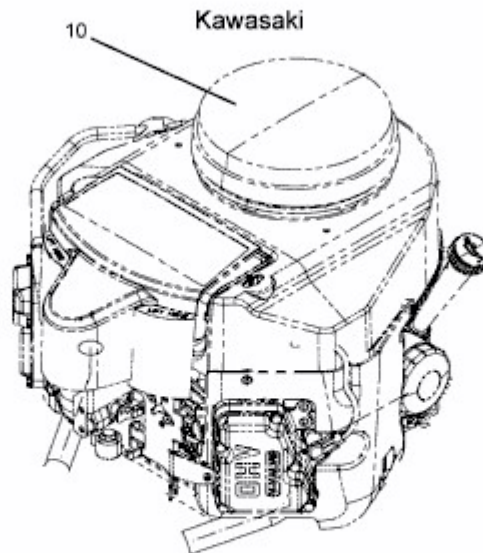

TANK SZ 60 COMMERCIAL > 53AI2PUD330 (2015) > MOTOR KAWASAKI

Model: FX
Code: FX 850 V - AS 11

E3-08871A-01