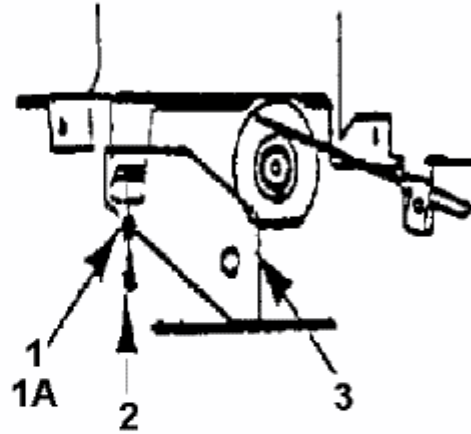

Throttle Limiter Screw
is mounted here

fsg