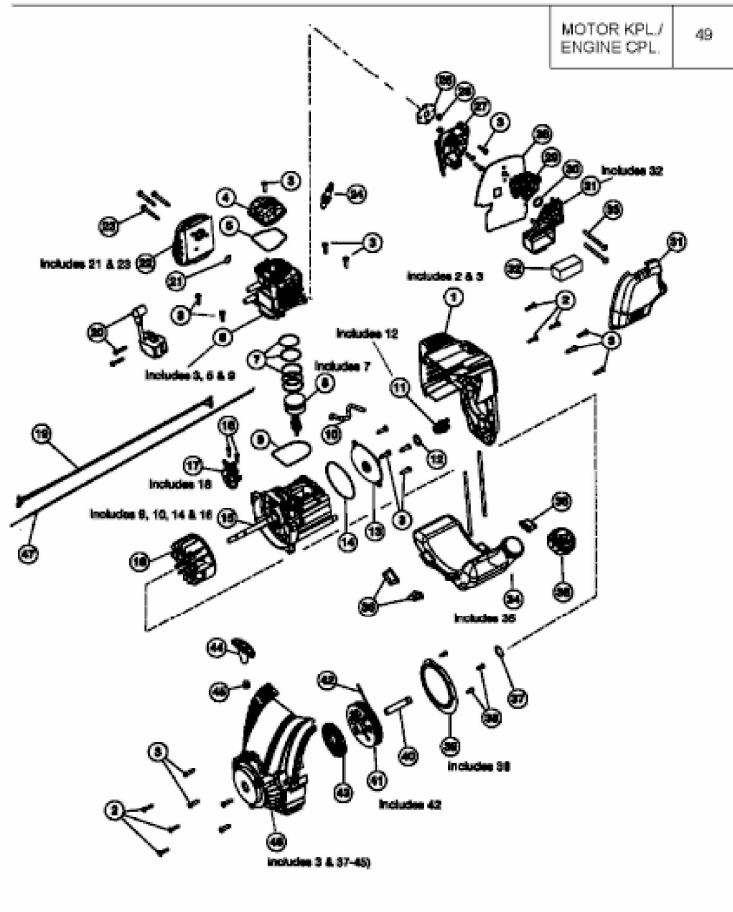

MODEL 800  
41HD800G678

4-CYCLE PETROL ENGINE  
41AH29DK678

48  
Shortblock Assembly  
Includes 3-12, 14, 15, 17 & 24

E3-05157A-01