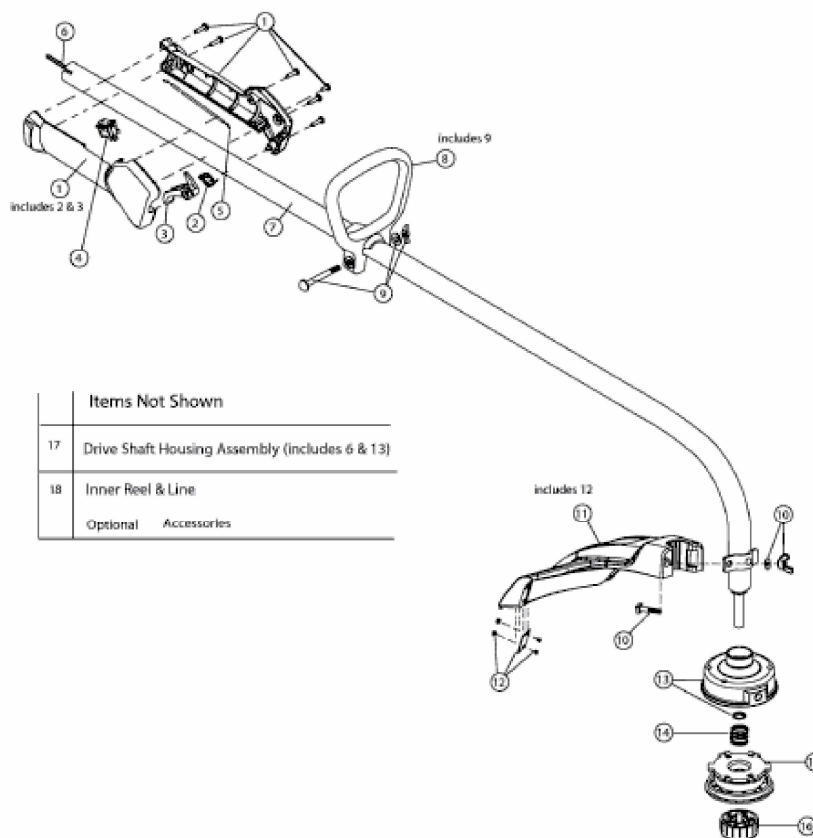

**MOD. 700  
41GD700G678**

**2-CYCLE PETROL TRIMMER  
REPLACEMENT PARTS**

Items Not Shown	
17	Drive Shaft Housing Assembly (includes 6 & 13)
18	Inner Reel & Line
Optional	Accessories

**E3-05155A-01**