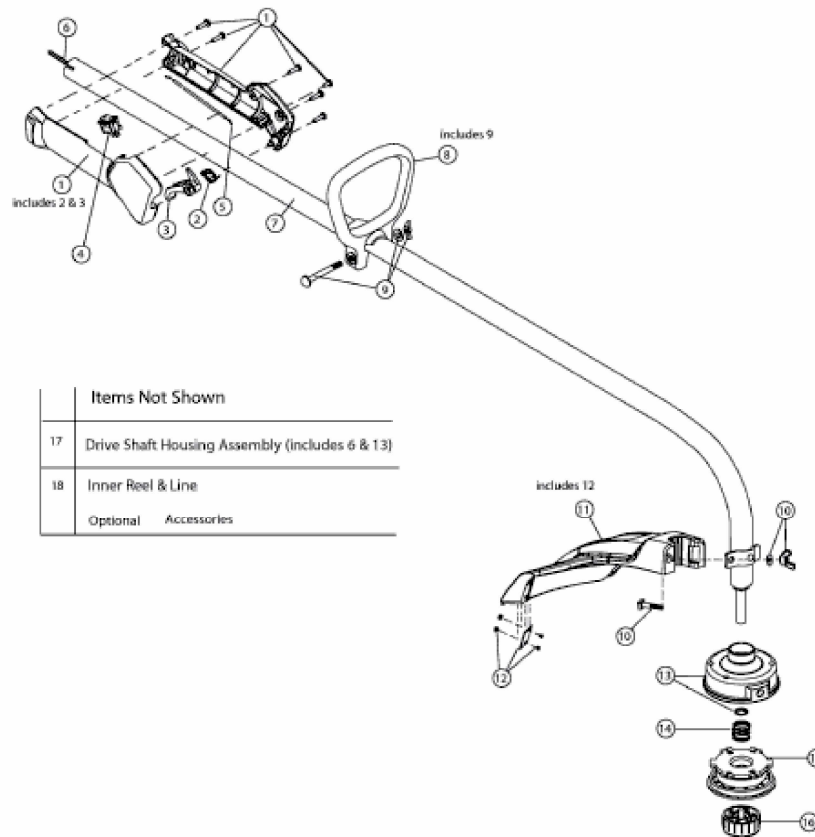

**MOD. 700
41GD700G678**

**2-CYCLE PETROL TRIMMER
REPLACEMENT PARTS**

Items Not Shown	
17	Drive Shaft Housing Assembly (includes 6 & 13)
18	Inner Reel & Line
Optional	Accessories

E3-05155A-01