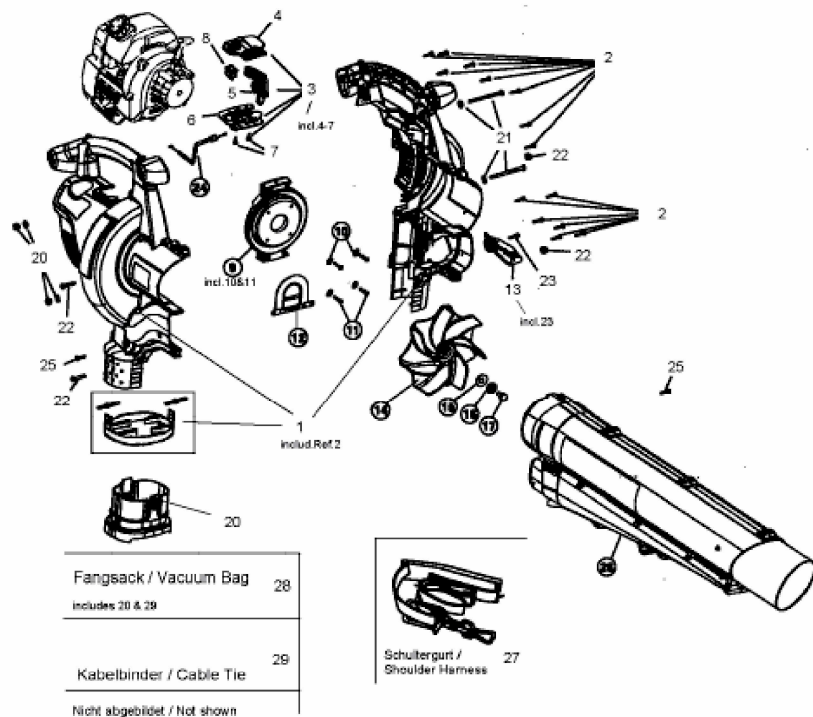

MODEL BV 3100

41FSGBVG678

2-CYCLE PETROL MULCHING BLOWER VACUUM

E4-01279A-01