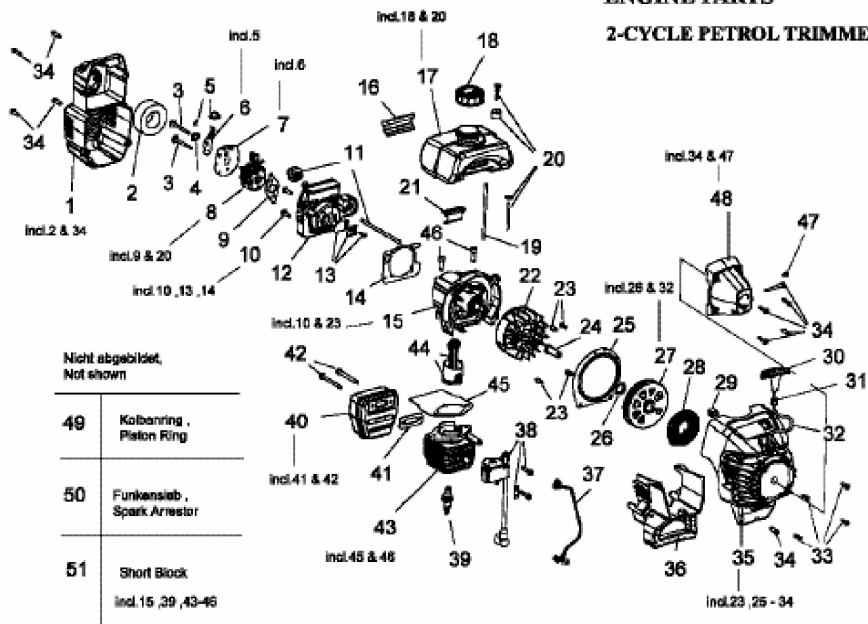

MODEL 700

41ED700G678

**ENGINE PARTS
2-CYCLE PETROL TRIMMER**

E4-01270A