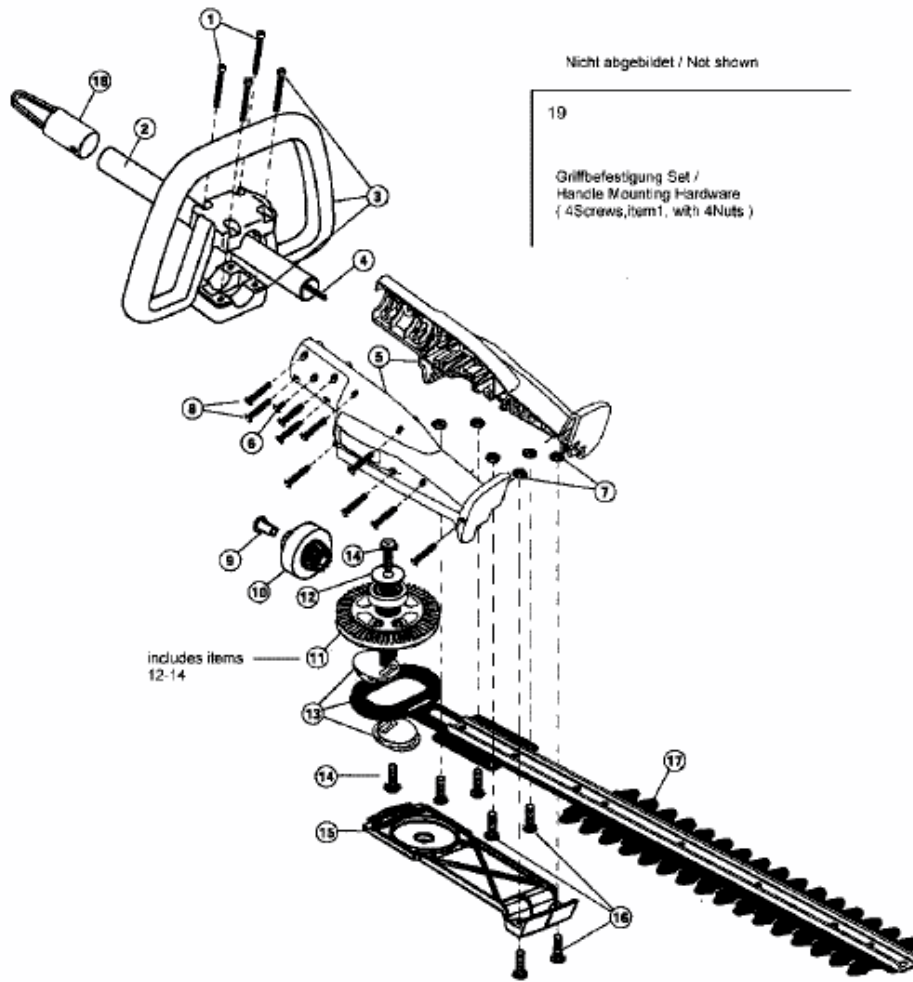

MODEL HS720

41AJHS-C954

HEDGE TRIMMER ADD-ON

E4-01268A