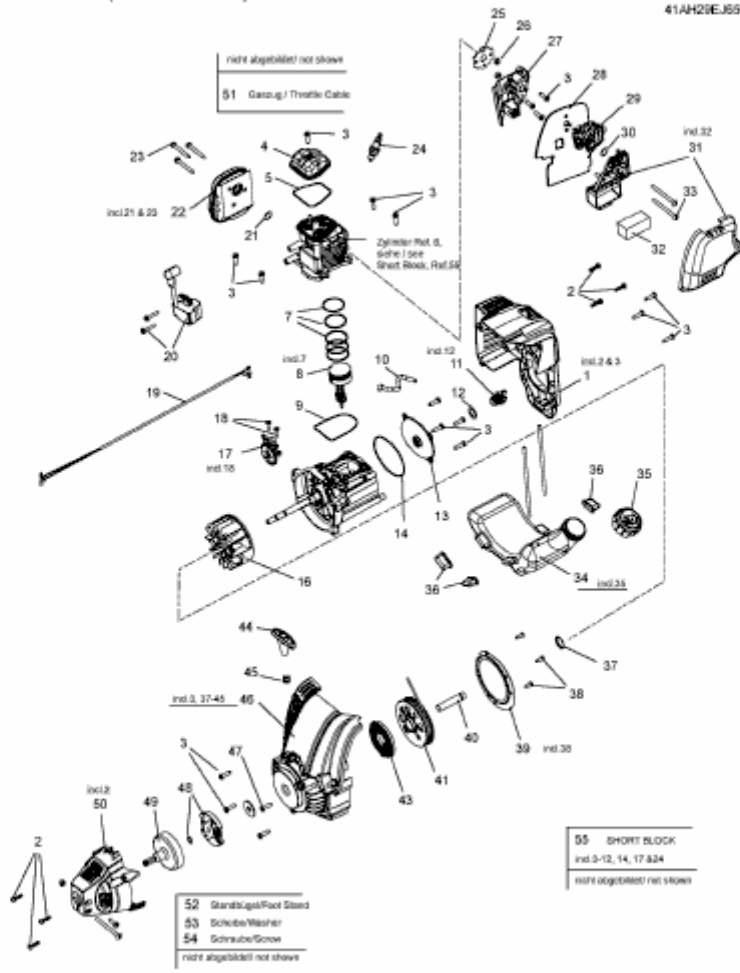

GT-S 4-29 DL

7156000 (41AD99DC650)

MOTOR/4-CYCLE ENGINE

41AH29EJ650

E4-02631A-01