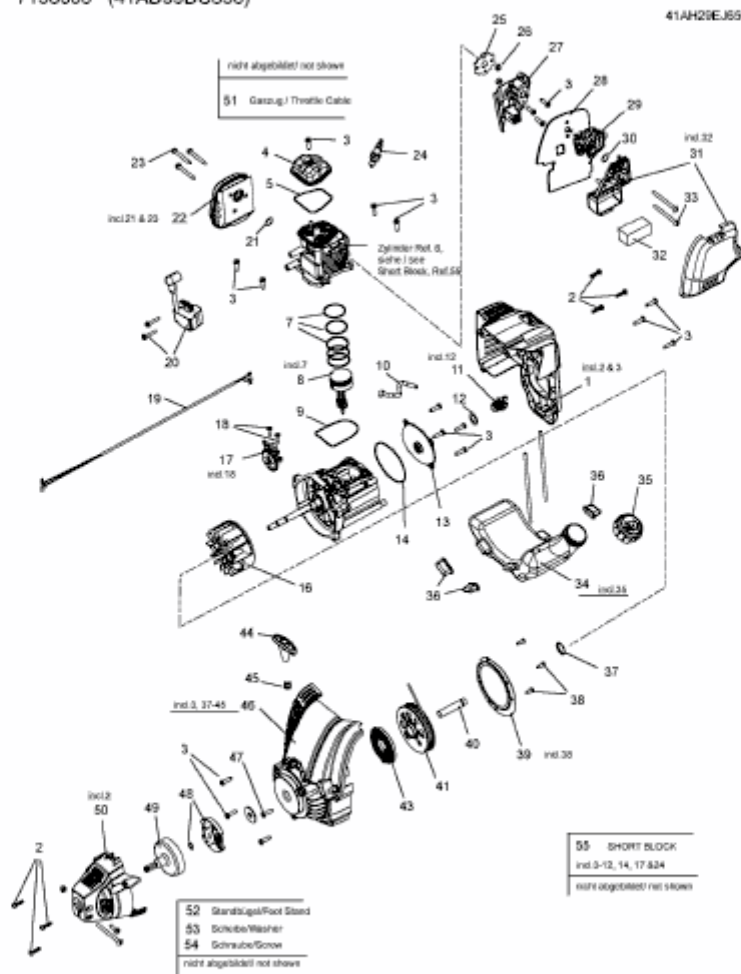

GT-S 4-29 DL

7156000 (41AD99DC650)

MOTOR/4-CYCLE ENGINE

41AH29EJ650

E4-02631A-01