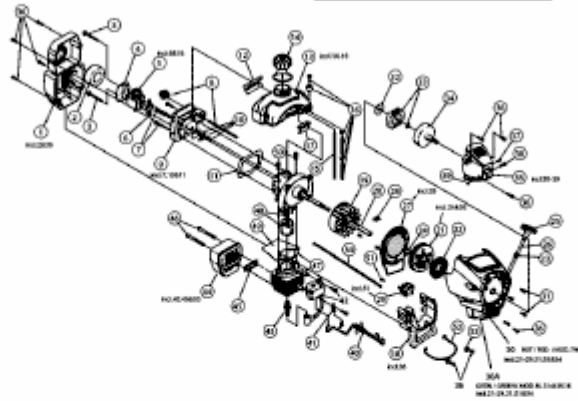

|              |             |            |             |
|--------------|-------------|------------|-------------|
| 790          | 41HD79PC678 | 790 TB     | 41AD79TC678 |
| BL 3146 BC-B | 41AD79PC684 | BL 3138 TB | 41AD79TC684 |

|    |   |
|----|---|
|    | Nicht abgebildet<br>Items Not Shown                                 |
| 05 | Spool Assembly  |
| 00 | Flange/ing Set  |
| 27 | Clutch Block Assembly<br>(Includes 1, 10, 20, 41, 42, 43, 5, 41-50) |
| 36 | Clutch Springs (Qty. 2)   |

E4-01516A-01