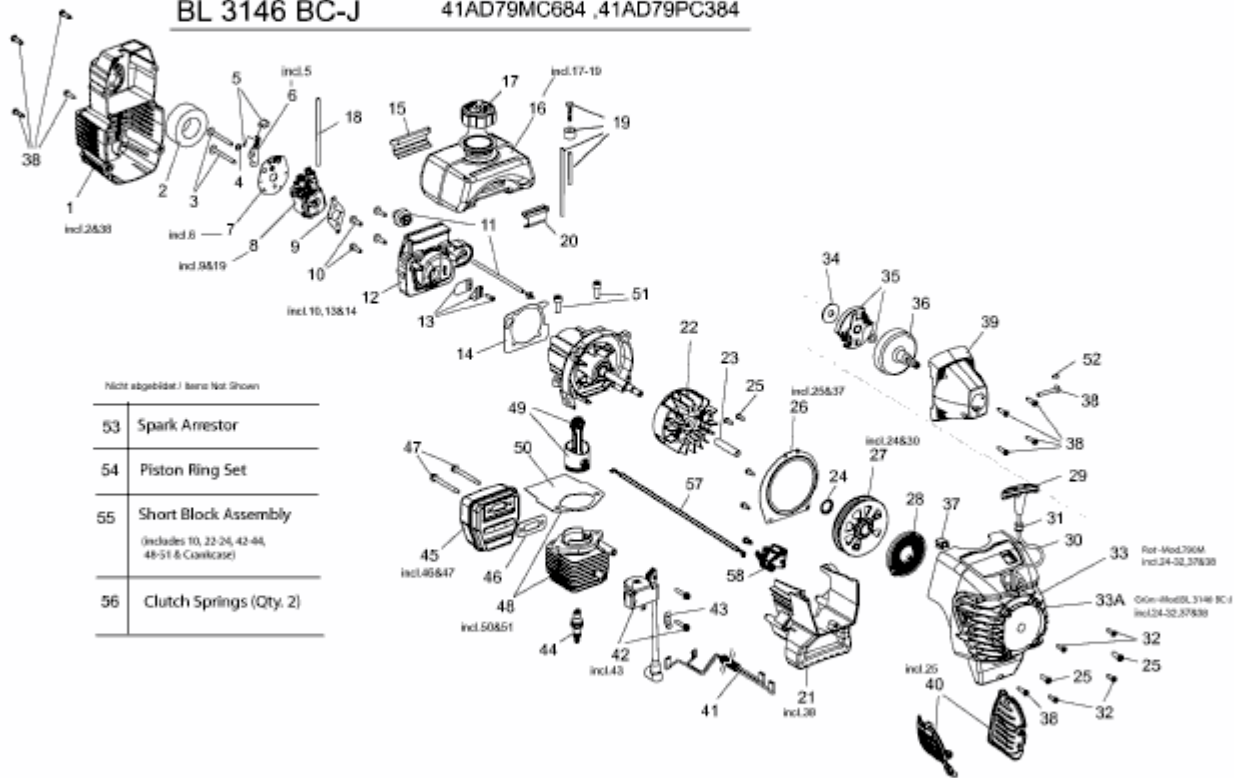

790M	41HD79MC678
790M SET	41HD79MC620
BL 3146 BC-J	41AD79MC684 ,41AD79PC384

2-CYCLE PETROL TRIMMER/
BRUSHCUTTER

Nicht abgebildet / Items Not Shown

53	Spark Arrestor
54	Piston Ring Set
55	Short Block Assembly (Includes 10, 22-24, 42-44, 48-51 & Crankcase)
56	Clutch Springs (Qty. 2)

E4-01514A-01