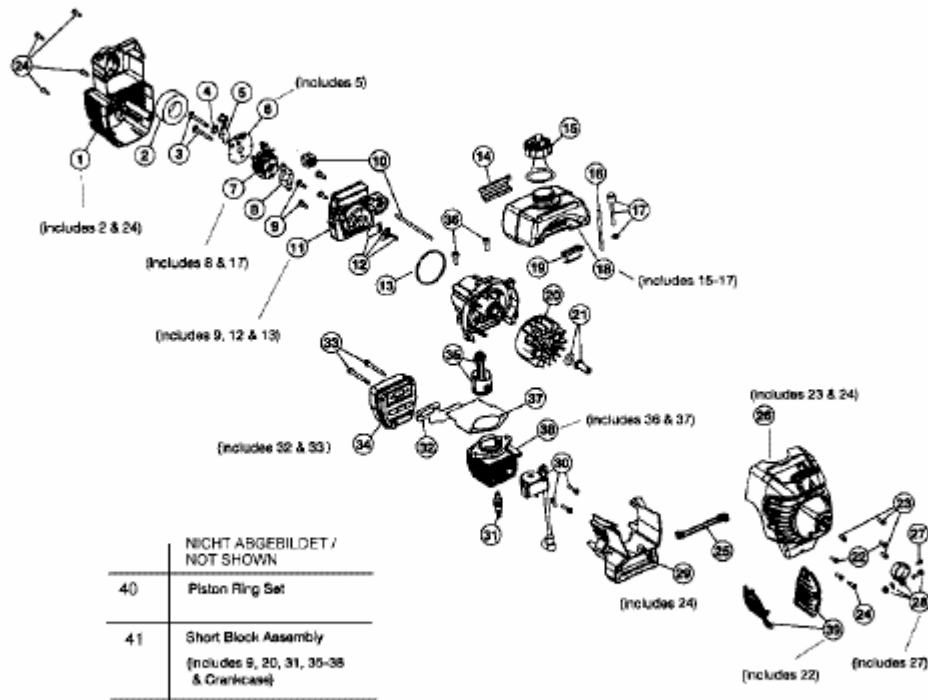

BL 2838 C 41AD700G684

	NICHT ABGEBILDET / NOT SHOWN
40	Piston Ring Set
41	Short Block Assembly (includes 9, 20, 31, 35-38 & Crankcase)

E4-02196A-01