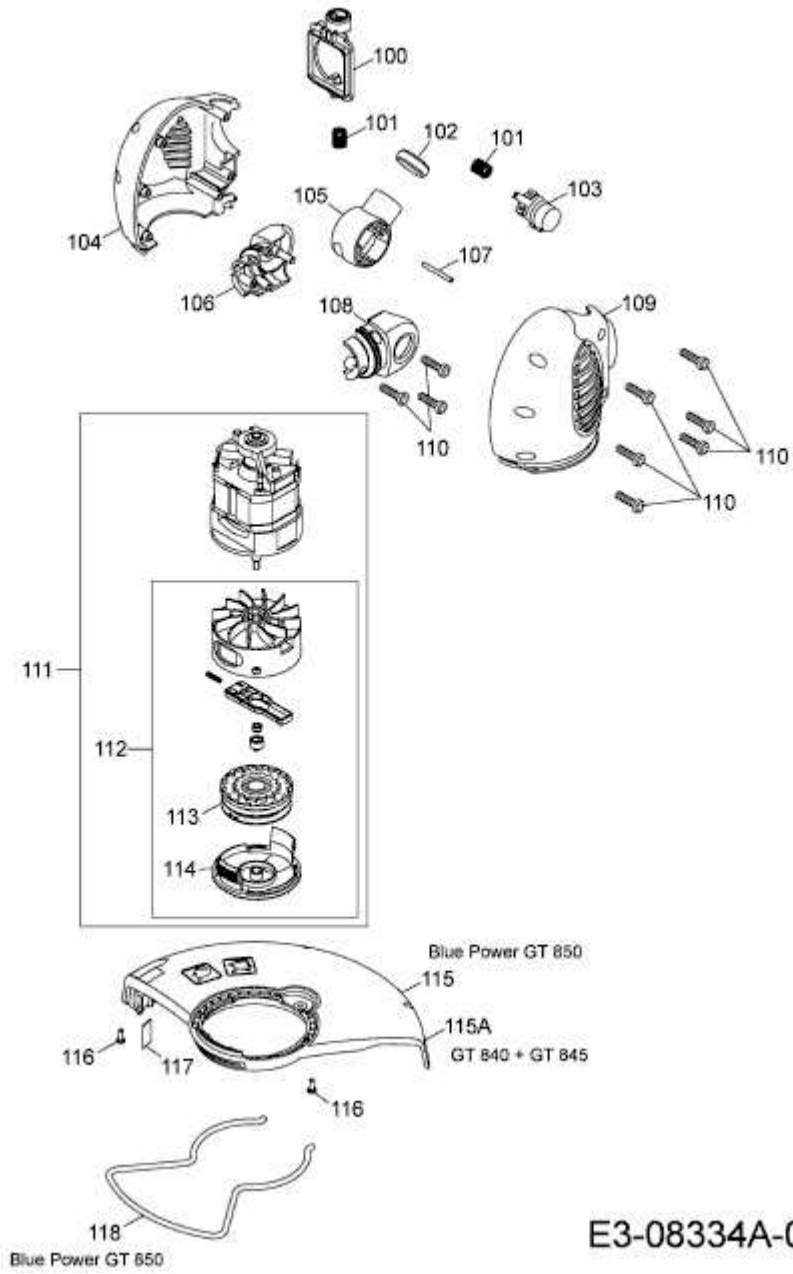

BLUE POWER GT 850 > 41ACWU-X650 (2013) > ELEKTROMOTOR, FADENSPULE

E3-08334A-01