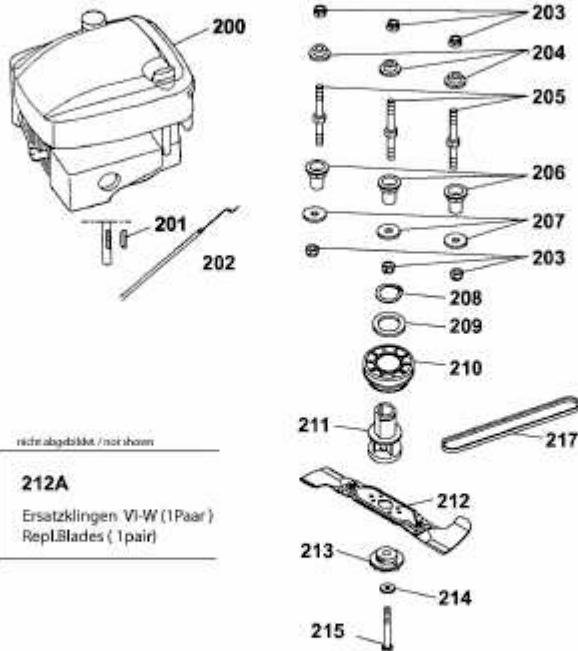

**Power Edition 40 KA, 4016 000, Serie A, Motor, Messer**  
**Power Edition 40 KA, 4016 000, Series A, Motor, Blade**

4016000-4