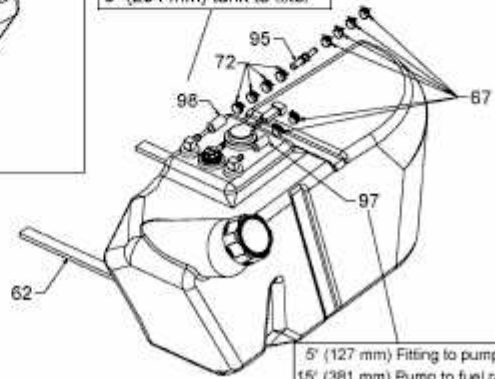

30" (762 mm) filter to fitting
 6" (204 mm) tank to filter

5" (127 mm) Fitting to pump
 15" (381 mm) Pump to fuel rail
 38" (966 mm) Return to tank

E3-08429C-02