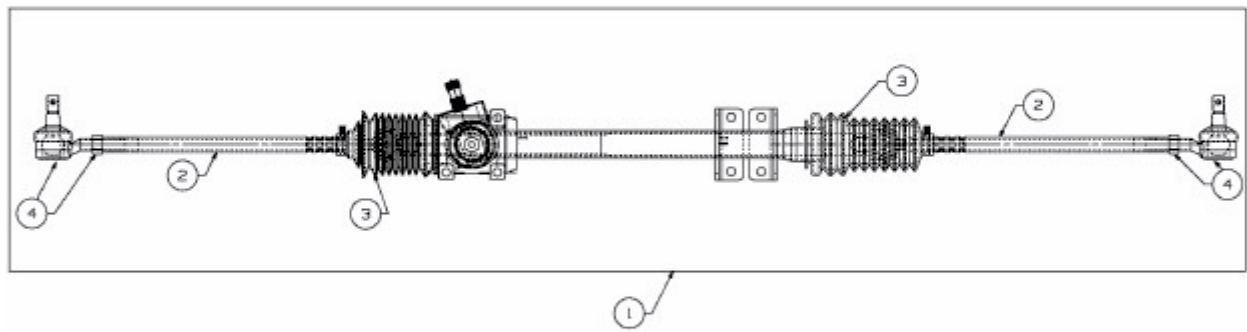

CUBCADET 4X2 > 37AB475H603 (2009) > SPURSTANGE

E3-03118B-02