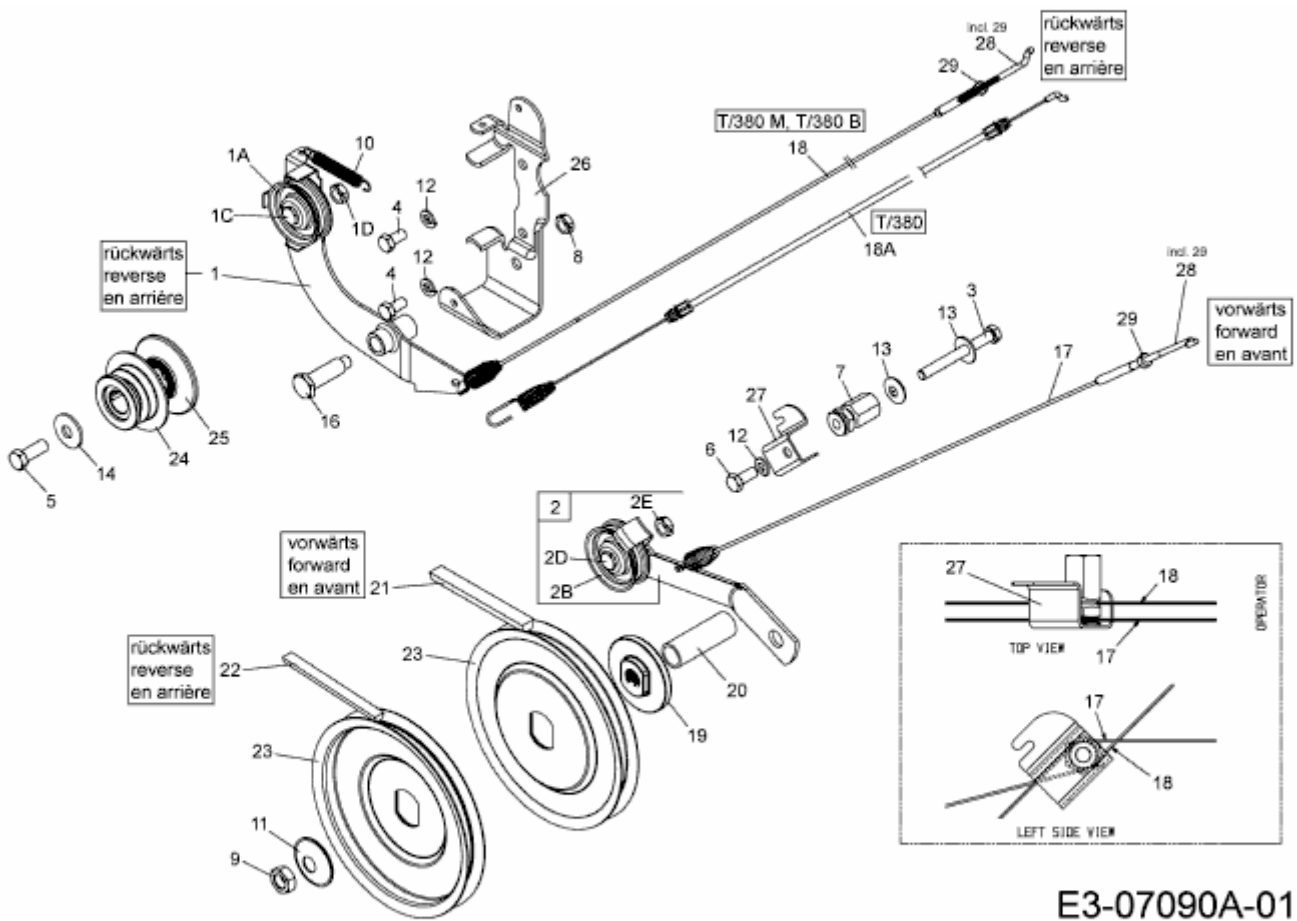

T/380 MECO > 21DX38MT678 (2015) > KEILRIEMEN, SPANNROLLE

E3-07090A-01