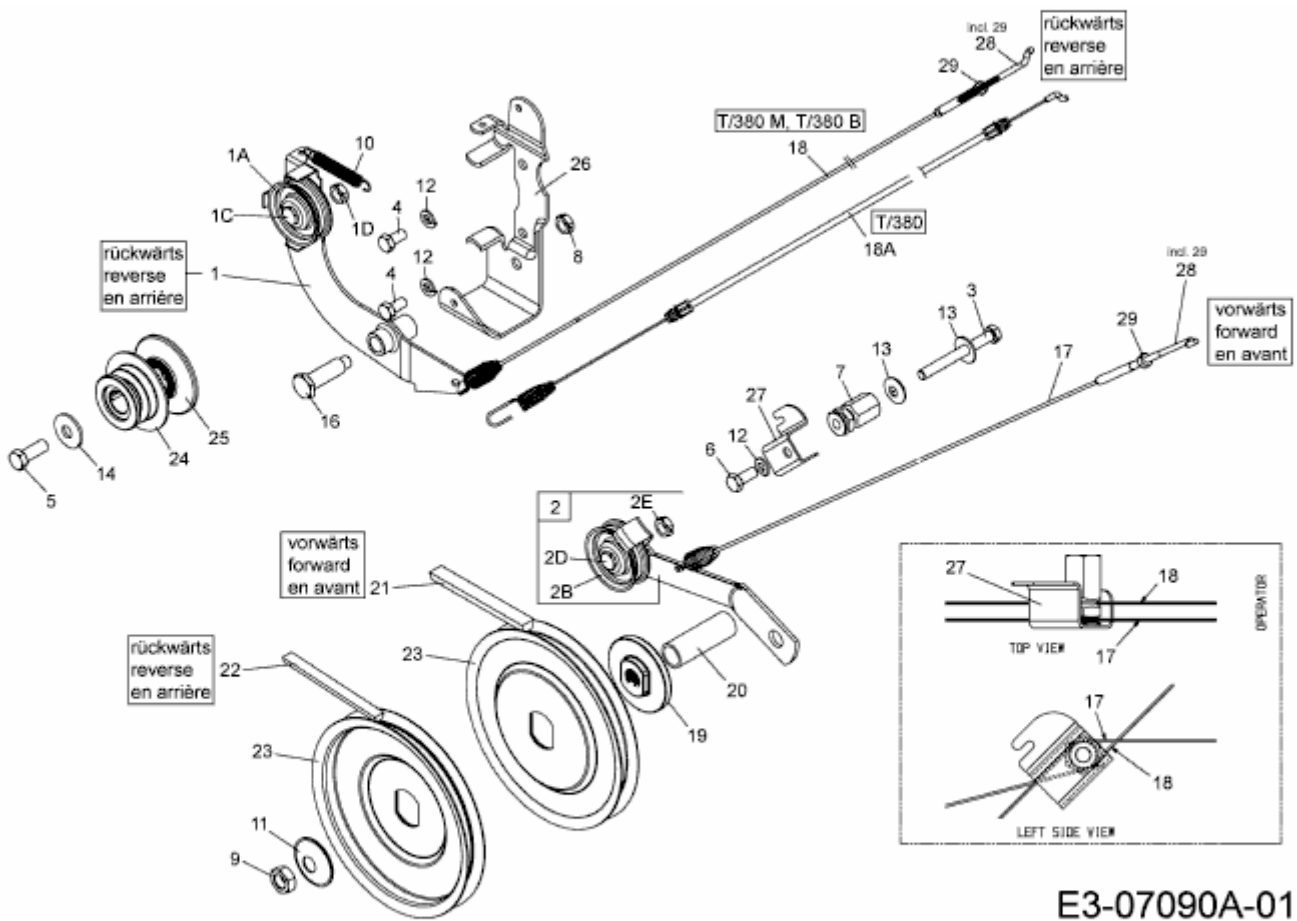

T/380 MECO > 21DX38MT678 (2014) > KEILRIEMEN, SPANNROLLE

E3-07090A-01