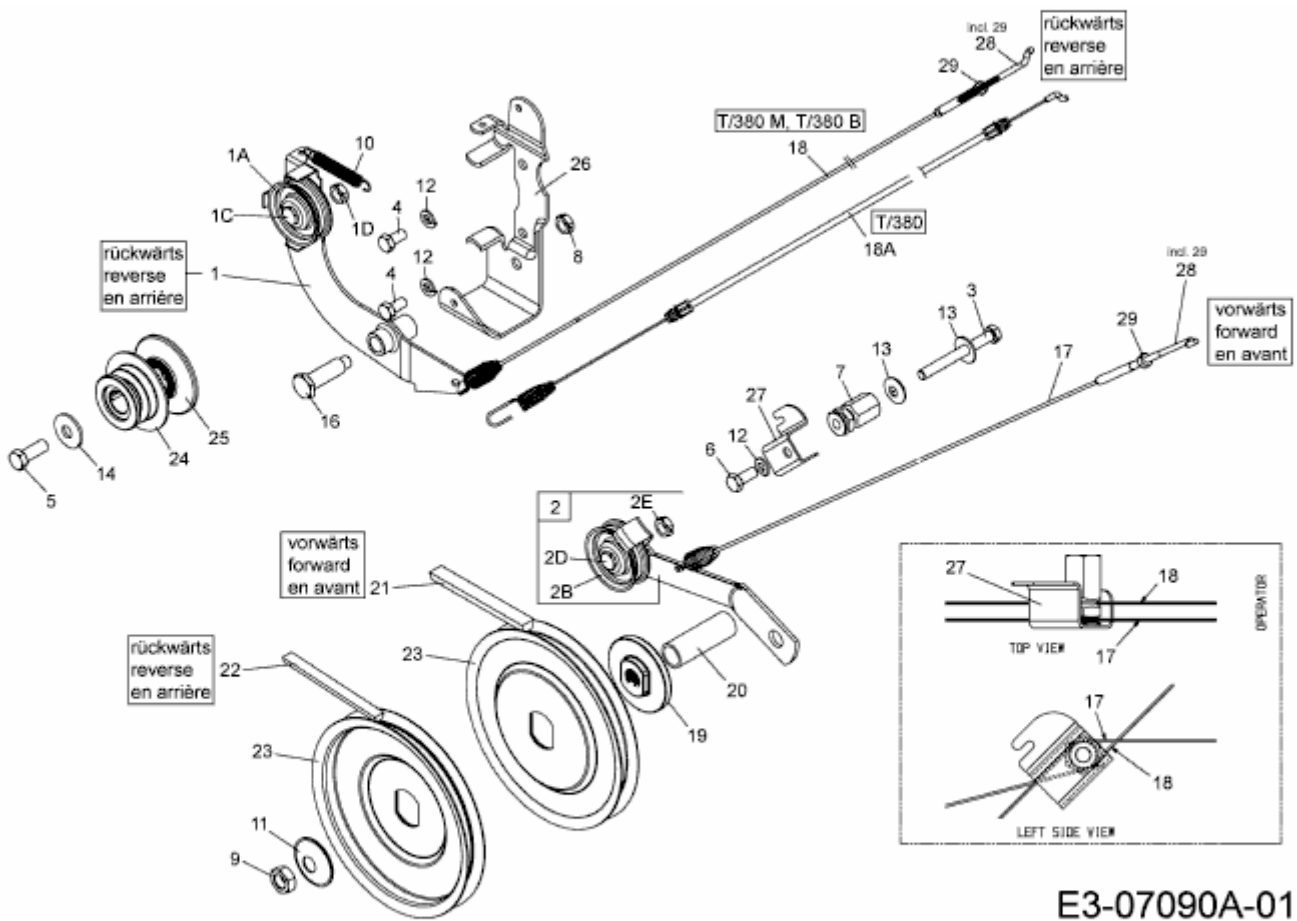

T/380 MECO > 21CX38MT678 (2013) > KEILRIEMEN, SPANNROLLE

E3-07090A-01