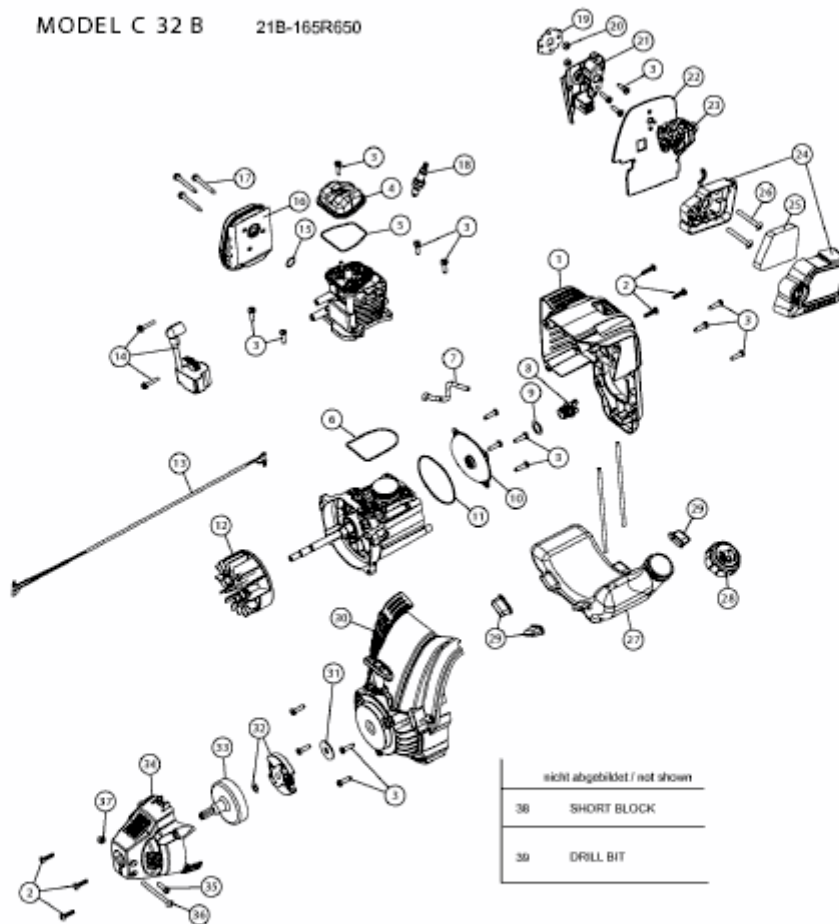

4-CYCLE CULTIVATOR

MODEL C 32 B 21B-165R650

E3-07724A-01