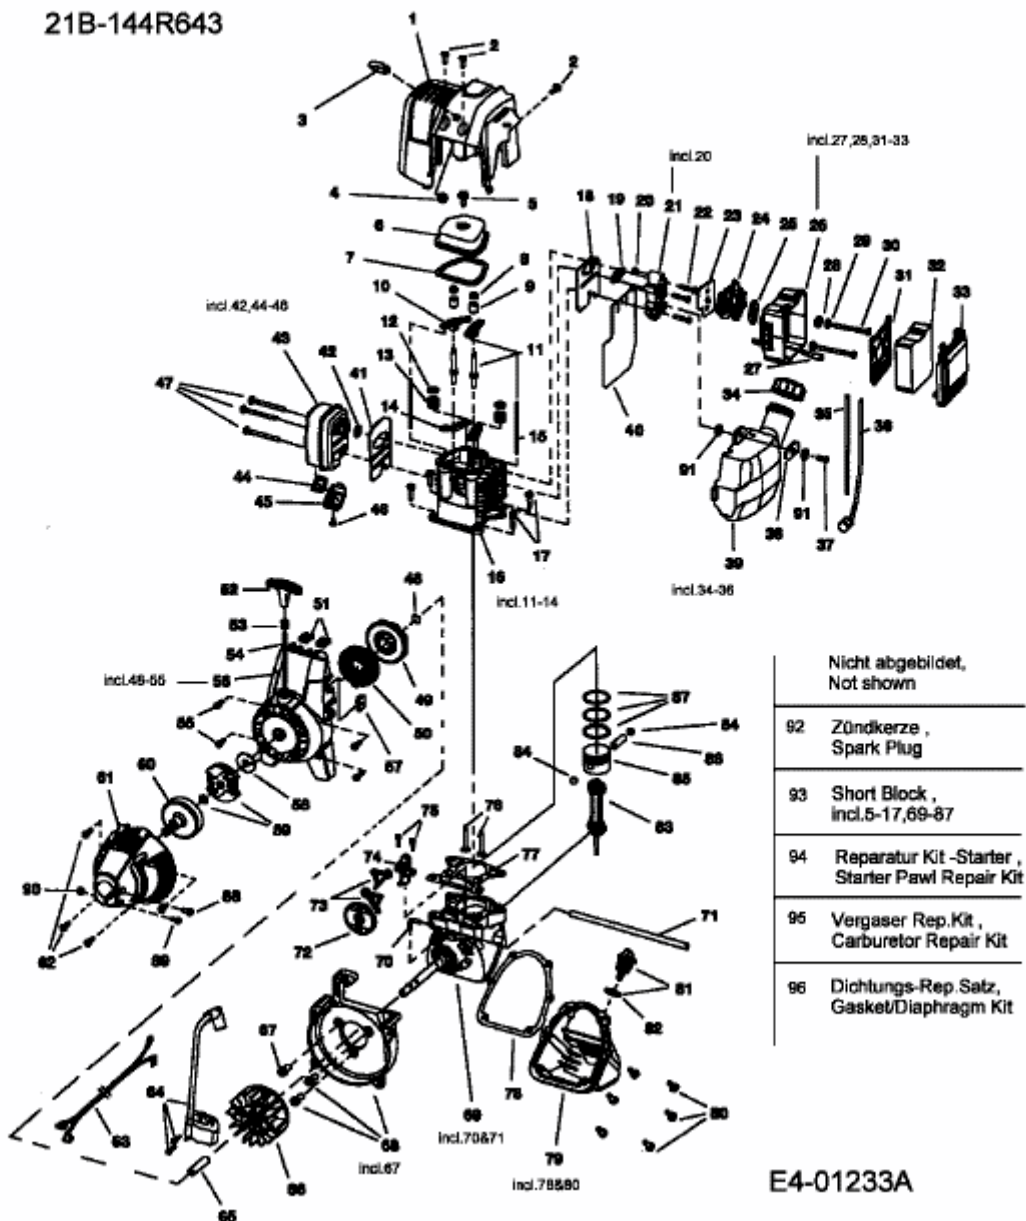

YM 1110

21B-144R643

ENGINE PARTS - 4-CYCLE GAS CULTIVATOR

E4-01233A