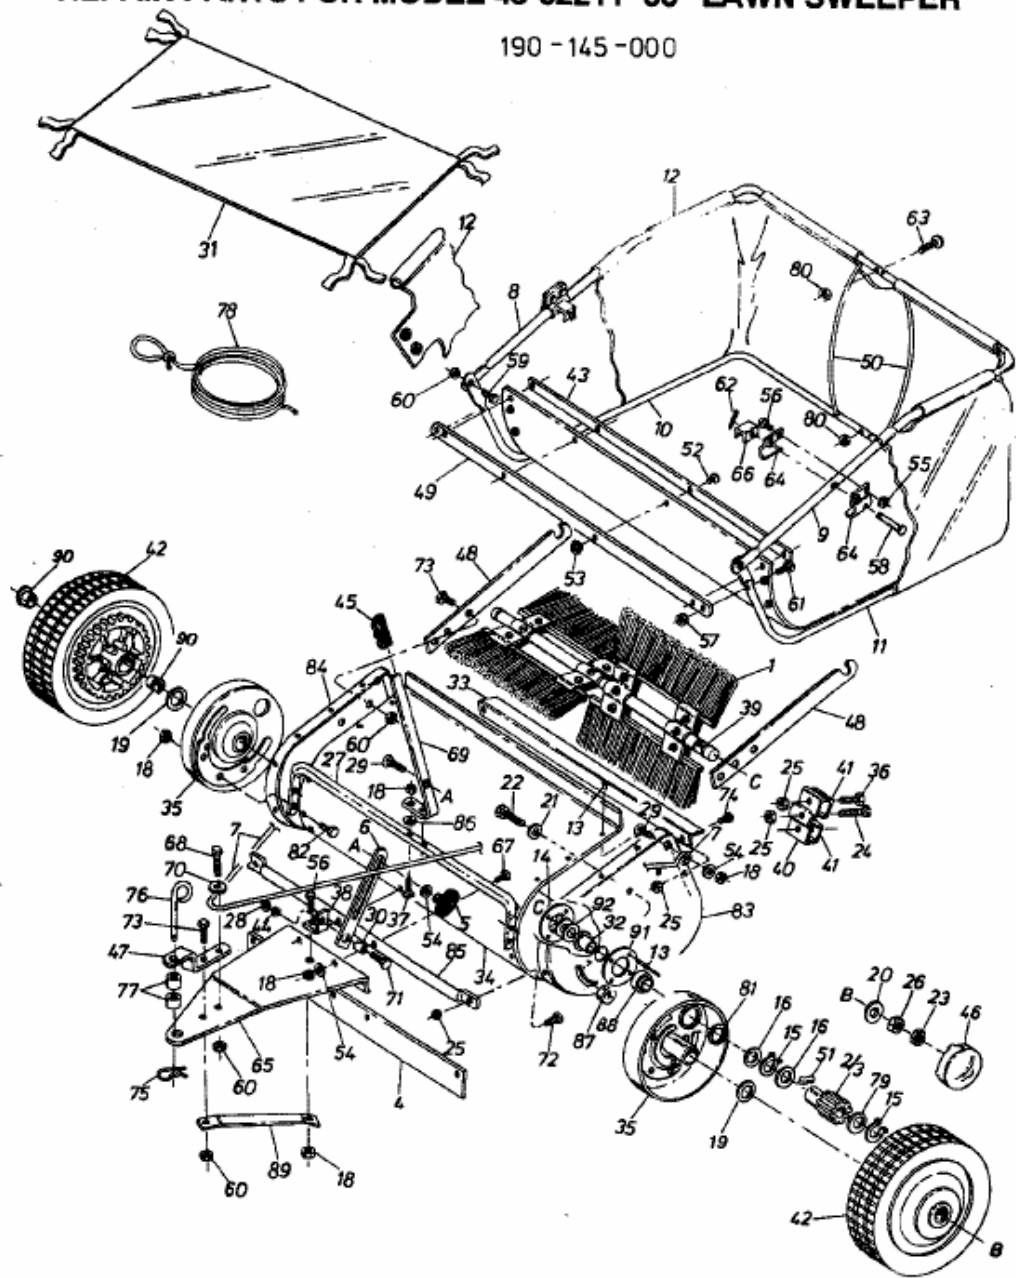

REPAIR PARTS FOR MODEL 45-02211 38" LAWN SWEEPER

190-145-000

E4-00321 B