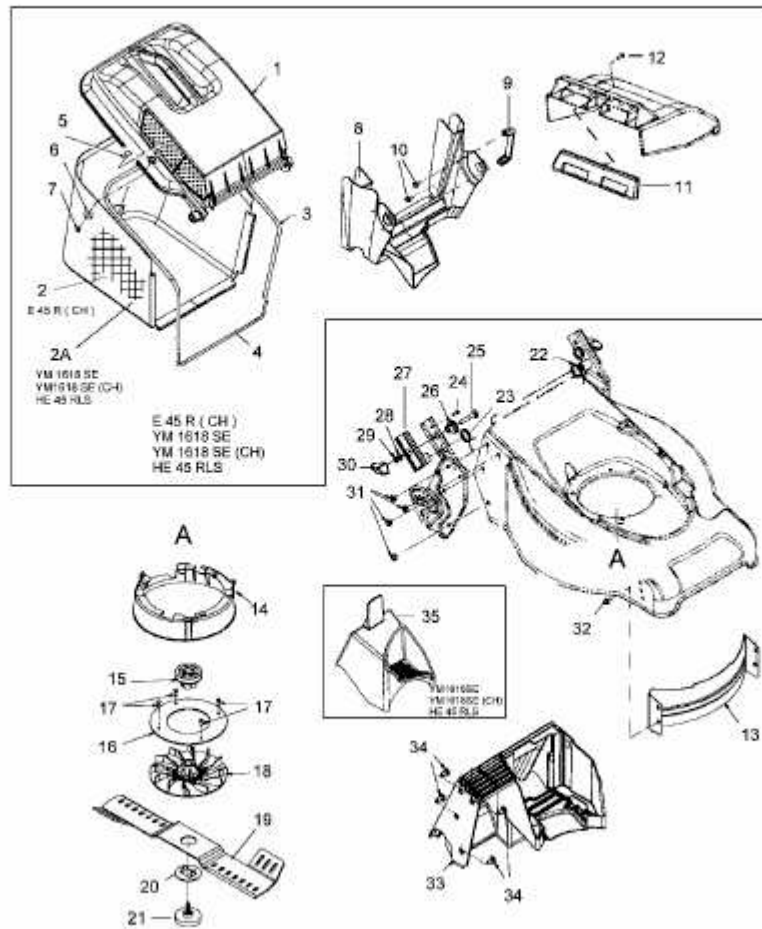

HE 45 RLS > 18DRT5H-690 (2005) > GRASFANGSACK, MESSER, MULCHSTOPFEN

E 45 R 18DRT5H-678
 E 45 R (CH) 18DRT5H-664
 HE 45 RLS 18DRT5H-690

YM 1618 SE 18DRT5H-643
 YM 1618 SE (CH) 18DRT5H-C43

E3-01895B