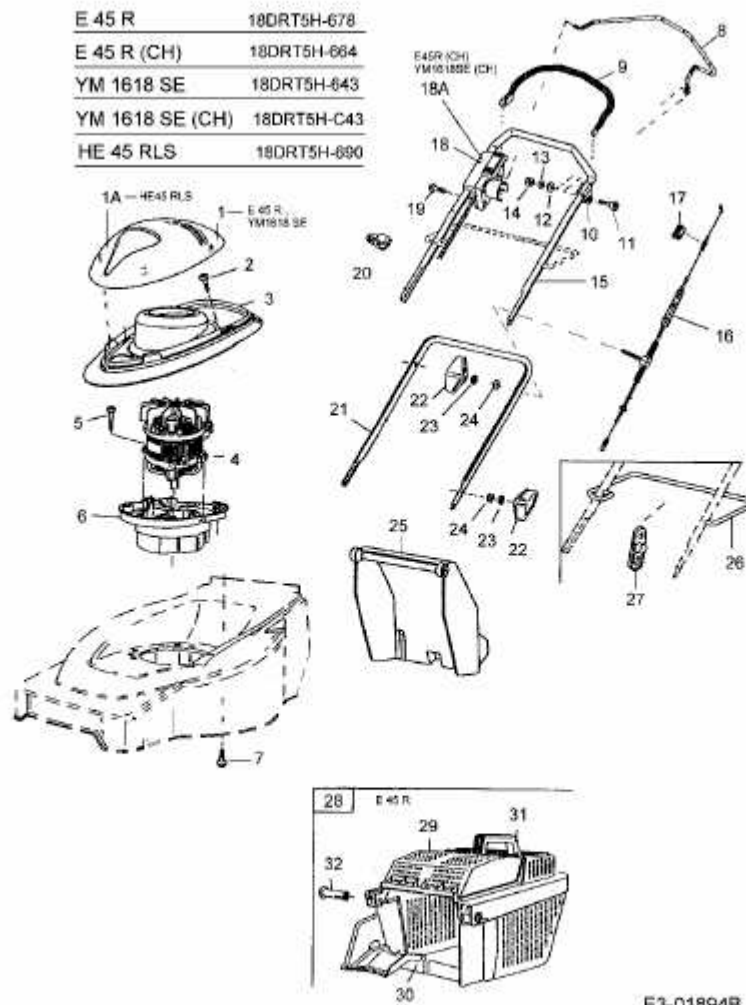

HE 45 RLS > 18DRT5H-690 (2005) > ELEKTROMOTOR, GRASFANGKORB, HOLM

E 45 R	18DRT5H-678
E 45 R (CH)	18DRT5H-684
YM 1618 SE	18DRT5H-643
YM 1618 SE (CH)	18DRT5H-C43
HE 45 RLS	18DRT5H-690

E3-01894B