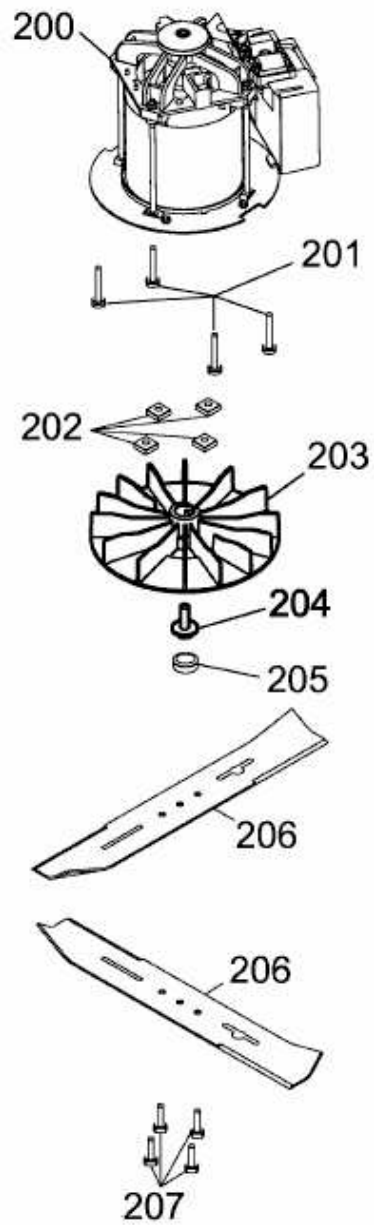

BLUE POWER 34 E > 18BWF1X1C50 (2014) > MESSER, MOTOR

E3-06883A-01