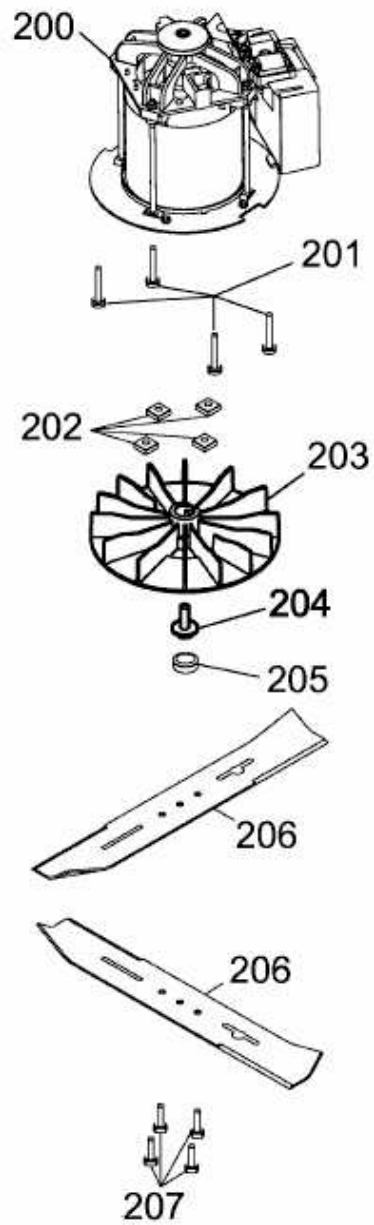

BLUE POWER 34 E > 18BWF1X1C50 (2013) > MESSER, MOTOR

E3-06883A-01