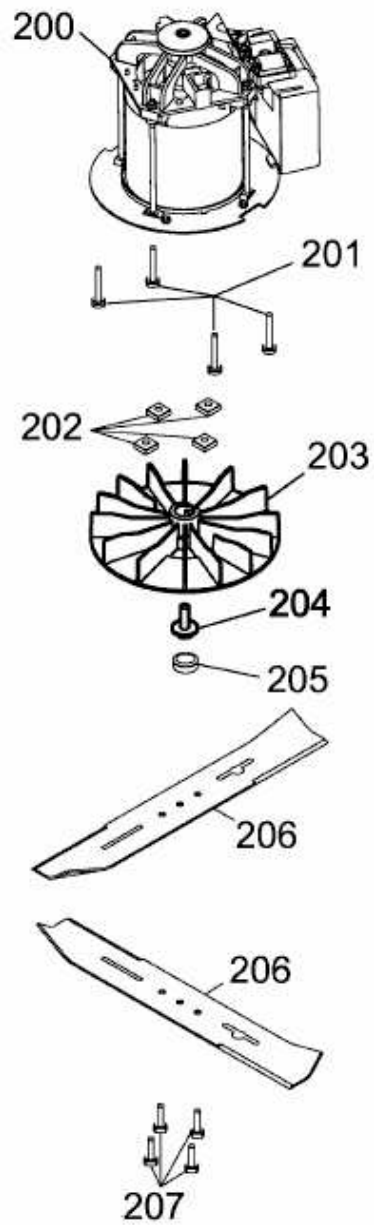

BLUE POWER 34 E > 18AWF1X1C50 (2012) > MESSER, MOTOR

E3-06883A-01