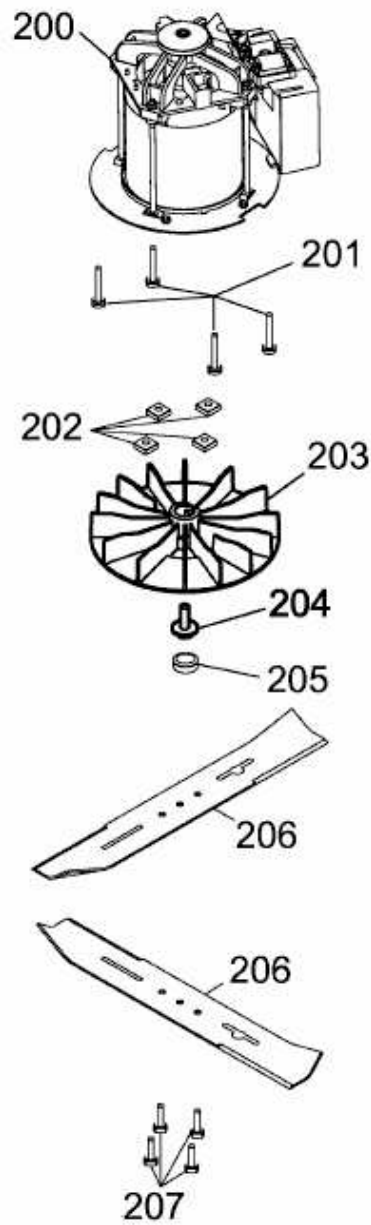

BLUE POWER 34 E > 18AWF1X1C50 (2011) > MESSER, MOTOR

E3-06883A-01